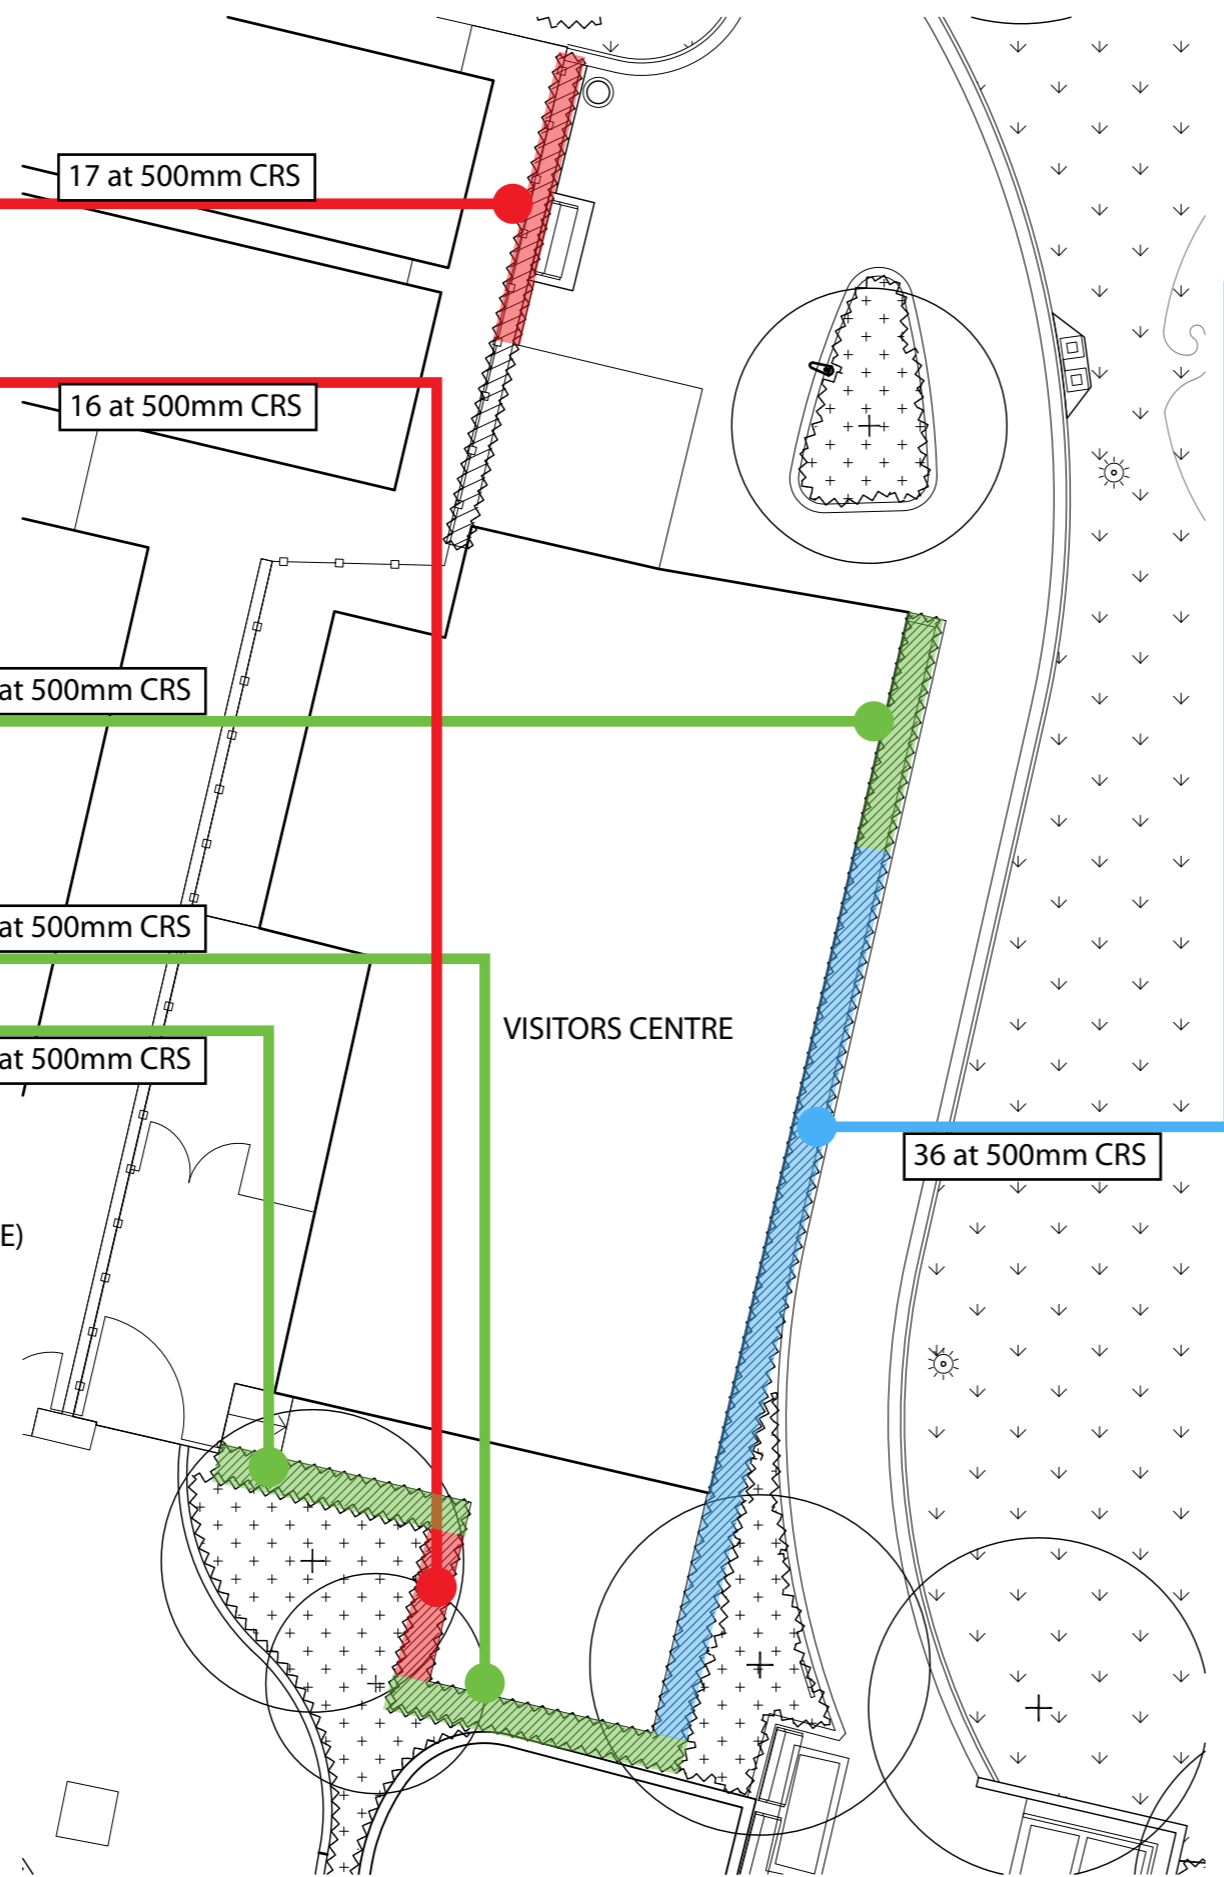

Vitis vinefera 'Purpurea' (WEST SIDE)

Trachelospermum jasminoides (SOUTH & EAST SIDE)

Parthenocissus henryana (EAST SIDE)

GENERAL NOTES:

- All hedge planting to be 140mm pot stock.
- Position of plants on site to be confirmed by landscape Architect prior to planting.
- All topsoil and mulch as per Landscape Materials Schedule & Landscape Specification.
- All planting works including supply & installation to comply with Landscape Specification.
- Allow for Irrigation Driplines to hedge planting as per Irrigation drawings.

VISITORS CENTRE HEDGE : PLANTING

CLIENT
CITY OF MELBOURNE

PROJECT
FITZROY GARDENS LANDSCAPE WORKS

PASSED
-

APPROVED
-

DRAWN
HAB

DATE
05SEP2014

SCALE
1:200

PROJECT NUMBER
902979

DRAWING NUMBER
SD-

ARTISTS IMPRESSION ONLY. THESE IMAGES ARE INTENDED AS A GUIDE ONLY AND ARE NOT TO BE USED FOR TENDERING OR CONSTRUCTION PURPOSES.

COPYRIGHT CITY OF MELBOURNE